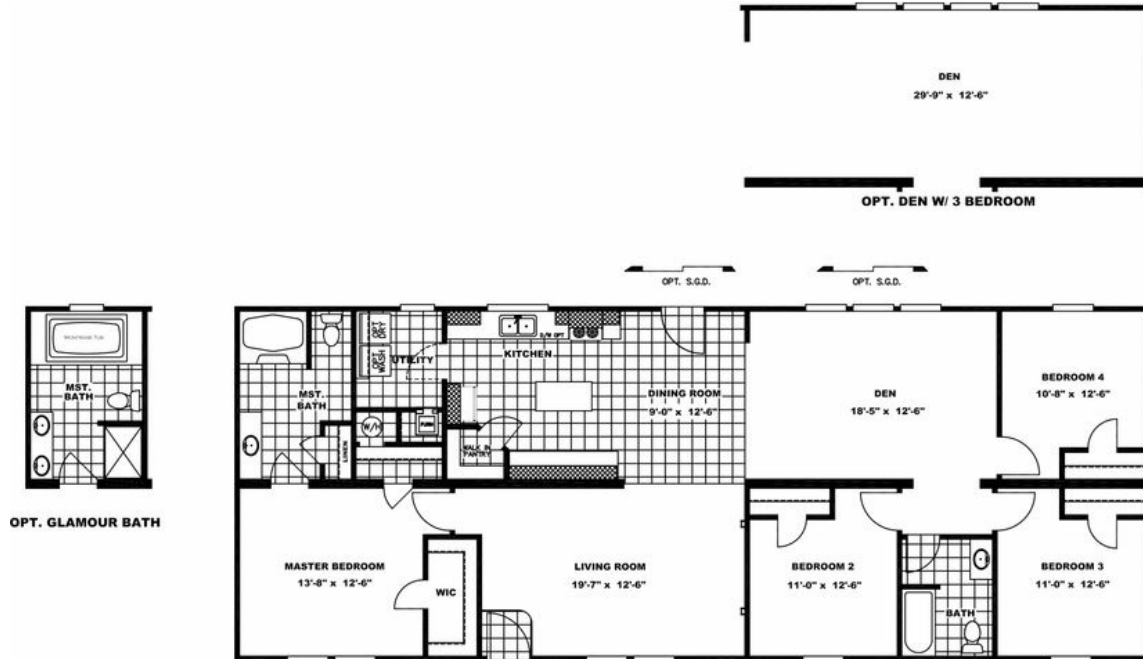

SANTA FE 684A

SANTA FE 684A Model number: 25RGR28684AH19

4 beds • 2 baths • 1904 sq.ft. • 28' width • 68' depth

Our home building facilities invest in continuous product and process improvements. Plans, dimensions, features, materials, specifications and availability are subject to change without notice or obligation. Renderings and floor plans are representative likenesses of our homes and may differ from the actual homes. We invite you to tour a Home Center near you and inspect the highest value in quality housing available or call (304) 372-5650 to speak with a Home Consultant. Copyright 2017, CMH. All rights reserved.

<https://www.freedomhomesofripley.com>

FREEDOM HOMES-RIPLEY

**3097 CHARLESTON ROAD
RIPLEY, WV 25271**

Monday - Thursday: 9am - 7pm
Friday: 9am - 6pm
Saturday: 9am - 5pm
Sunday: Closed

(304) 372-5650

SANTA FE 684A Model number: 25RGR28684AH19
4 beds • 2 baths • 1904 sq.ft. • 28' width • 68' depth