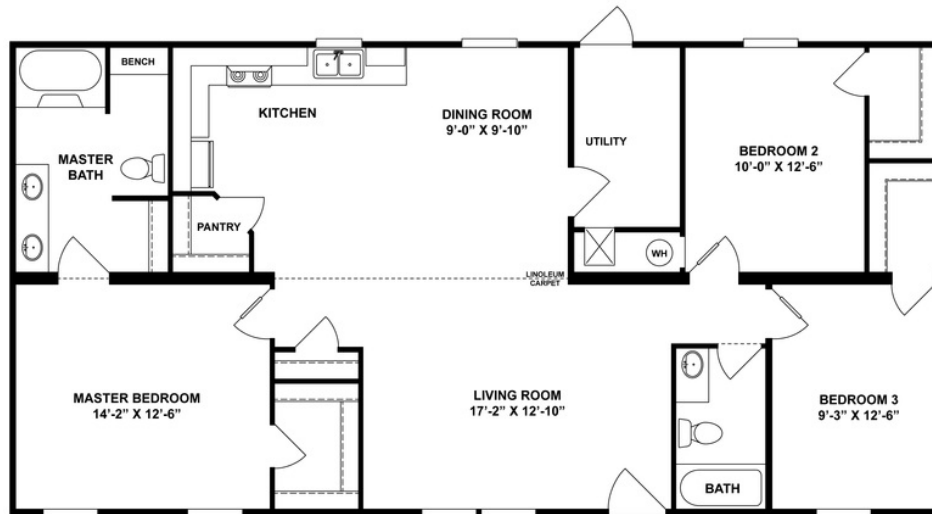

THE FIRESIDE Model number: 27DSP28523AH18

3 beds • 2 baths • 1680 sq.ft. • 28' width • 60' depth

Our home building facilities invest in continuous product and process improvements. Plans, dimensions, features, materials, specifications and availability are subject to change without notice or obligation. Renderings and floor plans are representative likenesses of our homes and may differ from the actual homes. We invite you to tour a Home Center near you and inspect the highest value in quality housing available or call (304) 372-5650 to speak with a Home Consultant. Copyright 2017, CMH. All rights reserved.

<https://www.freedomhomesofripley.com>

FREEDOM HOMES-RIPLEY

3097 CHARLESTON ROAD
RIPLEY, WV 25271

Monday - Thursday: 9am to 5pm
Friday: 9am to 5pm
Saturday: 9am to 5pm
Sunday: Closed

(304) 372-5650