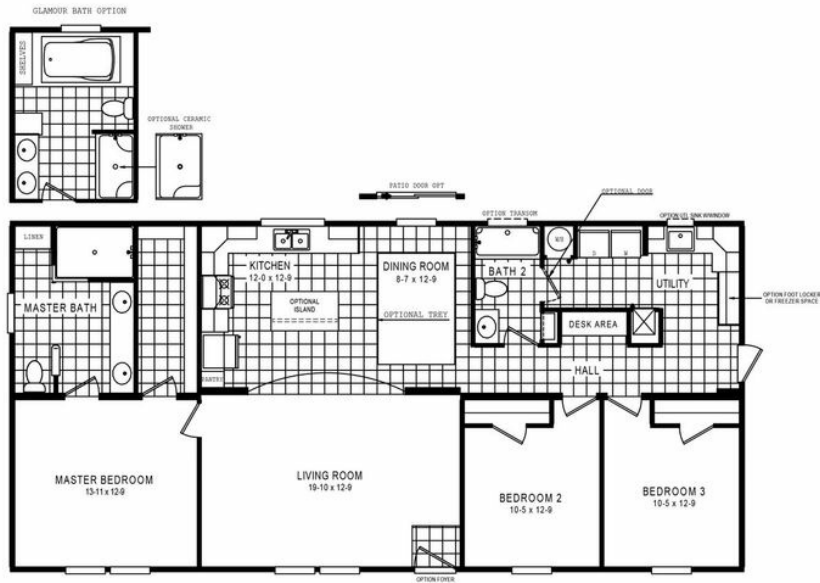

4608 ROCKETEER 5628

4608 ROCKETEER 5628

Model number: 57ROC28563AH19

3 beds • 2 baths • 1568 sq.ft. • 28' width • 56' depth

Our home building facilities invest in continuous product and process improvements. Plans, dimensions, features, materials, specifications and availability are subject to change without notice or obligation. Renderings and floor plans are representative likenesses of our homes and may differ from the actual homes. We invite you to tour a Home Center near you and inspect the highest value in quality housing available or call (304) 372-5650 to speak with a Home Consultant. Copyright 2017, CMH. All rights reserved.

4608 ROCKETEER 5628 Model number: 57ROC28563AH19

3 beds • 2 baths • 1568 sq.ft. • 28' width • 56' depth

Our home building facilities invest in continuous product and process improvements. Plans, dimensions, features, materials, specifications and availability are subject to change without notice or obligation. Renderings and floor plans are representative likenesses of our homes and may differ from the actual homes. We invite you to tour a Home Center near you and inspect the highest value in quality housing available or call (304) 372-5650 to speak with a Home Consultant. Copyright 2017, CMH. All rights reserved.